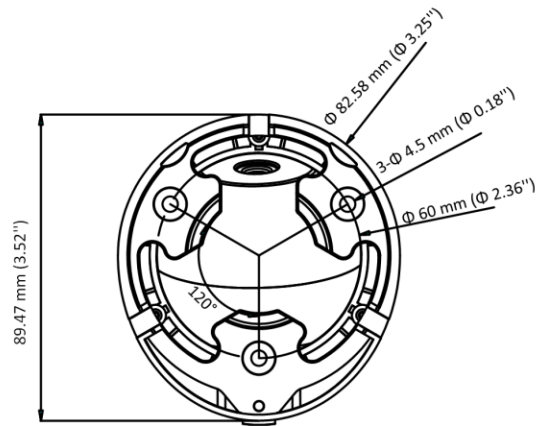

DS-2CE56D0T-IRMF(C)
2 MP Fixed Turret Camera

- 2 MP turret camera
- Smart IR: up to 25 m IR distance
- Water and dust resistant (IP67)
- 4 in 1 (4 signals switchable TVI/AHD/CVI/CVBS)

▪ Specification

Camera	
Image Sensor	2 MP CMOS
Max. Resolution	1920 (H) × 1080 (V)
Min. Illumination	0.01Lux @ (F2.0, AGC ON), 0 Lux with IR
Shutter Time	PAL: 1/25 s to 1/50,000 s NTSC: 1/30 s to 1/50,000 s
Day & Night	ICR
Angle Adjustment	Pan: 0 to 360°, Tilt: 0 to 75°, Rotation: 0 to 360°
Signal System	PAL/NTSC
Lens	
Lens Type	2.8 mm, 3.6 mm, 6 mm fixed lens
Focal Length & FOV	2.8 mm, horizontal FOV: 101°, vertical FOV: 60°, diagonal FOV: 122° 3.6 mm, horizontal FOV: 79.6°, vertical FOV: 43.5°, diagonal FOV: 93.7° 6 mm, horizontal FOV: 51.9°, vertical FOV: 30°, diagonal FOV: 58.8°
Lens Mount	M12
Image	
Image Parameters Switch	STD/HIGH-SAT
Image Settings	Brightness, Sharpness, Smart IR
Frame Rate	TVI: 1080P@30fps, 1080P@25fps CVI: 1080P@30fps, 1080P@25fps AHD: 1080P@30fps, 1080P@25fps CVBS: PAL/NTSC
Day/Night Mode	Auto/Color/BW (Black and White)
Wide Dynamic Range (WDR)	Digital WDR
Image Enhancement	BLC, HLC
White Balance	Auto/Manual
AGC	Yes
Interface	
Video Output	Switchable TVI/AHD/CVI/CVBS
General	
Material	Metal
Dimension	89.47 mm × 67.6 mm (3.52" × 2.70")
Weight	Approx. 250 g (0.55 lb.)
Operating Condition	-40 °C to 60 °C (-40 °F to 140 °F), humidity: 90% or less (non-condensation)
Communication	HIKVISION-C
Language	English
Power Supply	12 VDC ± 25%
Consumption	Max. 3 W
IR Range	Up to 25 m
Approval	
Protection	IP67

▪ Available Model

DS-2CE56D0T-IRMF(2.8mm)(C)

DS-2CE56D0T-IRMF(3.6mm)(C)

DS-2CE56D0T-IRMF(6mm)(C)

DS-2CE56D0T-ITME/B(2.8mm)(TEVAH)

DS-2CE56D0T-IRMF(2.8mm)(GRE)/Grey

DS-2CE56D0T-IRMF(2.8mm)(USA-NEU)(C)

DS-2CE56D0T-IRMF(2.8mm)(USA-STD)(C)

▪ **Dimension**

▪ **Accessory**

▪ **Optional**

DS-1272ZJ-110-TRS	DS-1276ZJ-SUS	DS-1275ZJ-SUS	DS-1280ZJ-XS
			

See Far, Go Further

www.hikvision.com
support@hikvision.com