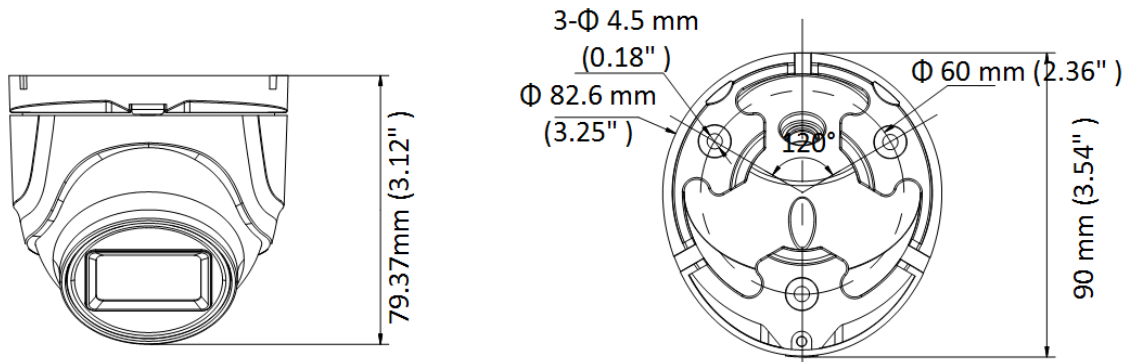

▪ Specification

Camera	
Image Sensor	5 megapixel progressive scan CMOS
Max. Resolution	2560 (H) × 1944 (V)
Min. Illumination	0.003 Lux@(F1.6, AGC ON), 0 Lux with IR
Shutter Time	PAL: 1/25 s to 1/50,000 s;NTSC: 1/30 s to 1/50,000 s
Day & Night	IR Cut Filter
Angle Adjustment	Pan: 0 to 360°, Tilt: 0 to 180°, Rotation: 0 to 360°
Signal System	PAL/NTSC
Lens	
Lens Type	2.8 mm, 3.6 mm, 6 mm fixed lens
Focal Length & FOV	98° (2.8 mm), 78° (3.6 mm), 48° (6 mm)
Lens Mount	M12
Illuminator	
Supplement Light Type	IR
Supplement Light Range	Up to 30 m
Image	
Image Settings	Brightness, Mirror, Smart IR, Sharpness, AGC
Frame Rate	TVI: 2 MP@25 fps, 2 MP@30 fps, 4 MP@25 fps, 4 MP@30 fps, 5 MP@20 fps AHD: 4 MP@25 fps, 4 MP@30 fps, 5 MP@20 fps CVI: 4 MP@25 fps, 4 MP@30 fps CVBS: PAL, NTSC
Day/Night Mode	Auto/Color/BW (Black and White)
Wide Dynamic Range (WDR)	≥130 dB
Image Enhancement	BLC
Privacy Mask	4 programmable privacy masks
Noise Reduction	3D DNR
White Balance	Auto/Manual
Interface	
Video Output	Switchable TVI/AHD/CVI/CVBS, 1 HD analog output
Event	
Motion Detection	4 programmable motion areas
General	
Power	12 VDC ± 25%, max. 5.8 W *You are recommended to use one power adapter to supply the power for one camera.
Material	Metal
Dimension	90 mm × 79.37 mm (3.54" × 3.12")
Weight	Approx. 300 g (0.66 lb.)
Operating Condition	-40 °C to 60 °C (-40 °F to 140 °F), humidity 90% or less (non-condensing)
Communication	HIKVISION-C
Language	English
Approval	
Protection	IP67

▪ **Available Model**

DS-2CE76H8T-ITMF(2.8mm)

DS-2CE76H8T-ITMF(3.6mm)

DS-2CE76H8T-ITMF(6mm)

▪ **Dimension**

▪ **Accessory**

▪ **Optional**

DS-1280ZJ-XS	DS-1276ZJ-SUS	DS-1275ZJ-SUS	DS-1272ZJ-110-TRS
			