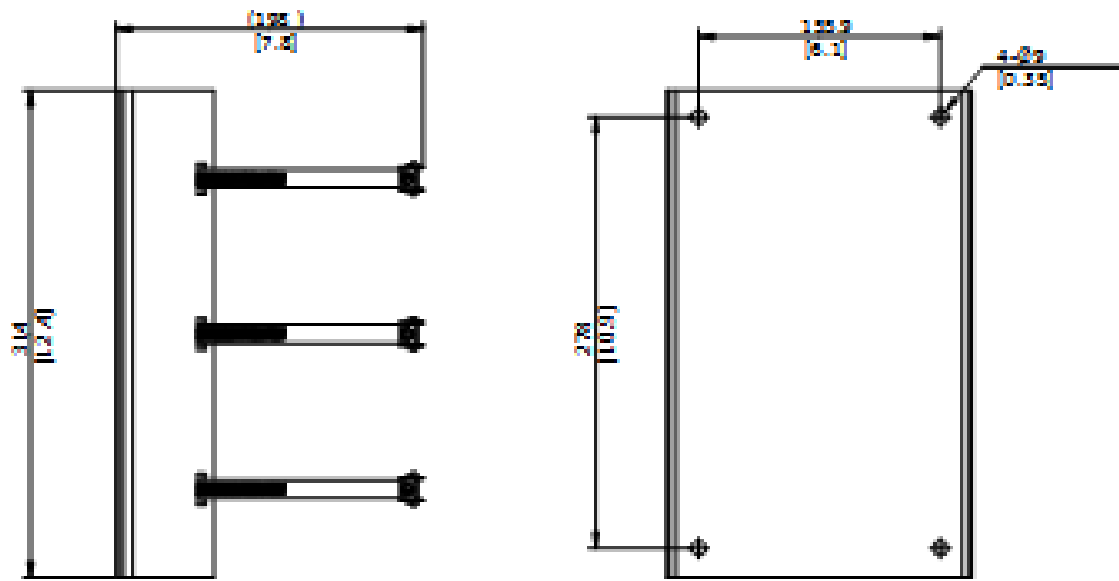

DS-4650ZJ-PSLY

Vertical pole mount

Key Feature

- SUS316L stainless steel material
- Vertical pole mount

Specification

Model	DS-4650ZJ-PSLY
Dimension	314 mm × 197 mm × 198 mm (12.36" × 7.76" × 7.80")
Weight	Approx. 3694 g (8.14 lb.)
Material	SUS316L
Appearance	Platinum Gray
Max. Load Capacity	Approx. 10 kg (22.04 lb.)

Available Model

DS-4650ZJ-PSLY

Dimension

Unit:mm (inch)

SCALE 1:1