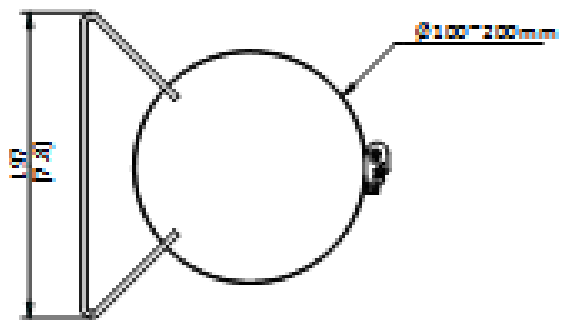

DS-4650ZJ-PSLY

Vertical pole mount

Key Feature

- SUS316L stainless steel material
- Vertical pole mount

Specification

Model	DS-4650ZJ-PSLY
Dimension	314 mm × 197 mm × 198 mm (12.36" × 7.76" × 7.80")
Weight	Approx. 3694 g (8.14 lb.)
Material	SUS316L
Appearance	Platinum Gray
Max. Load Capacity	Approx. 10 kg (22.04 lb.)

Available Model

DS-4650ZJ-PSLY

Dimension

Unit:mm (inch)

SCALE 1:1