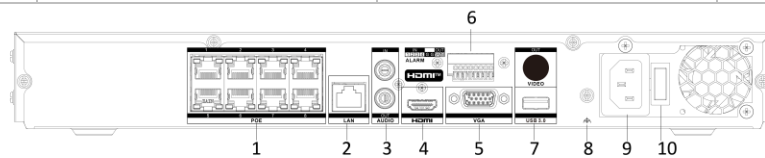

Certification

Obtained Certification	CE, CB, REACH, WEEE, UKCA, RCM, IC, LOA, KC
CE	EN 55032:2015, EN 61000-3-2, EN 61000-3-3, EN 50130-4

Typical Application

Typical Application

① Using the AcuSeek function, users can input target characteristic descriptions to search for corresponding targets. Then system will return search results matching the description.

② Once the target is identified, use the AcuSearch function to retrieve all capture of the target across all channels and trace historical events.

Physical Interface

No.	Description	No.	Description
1	Network interfaces with POE function	6	Alarm in and out
2	LAN interface	7	USB 3.0 interface
3	Audio in and out	8	GND
4	HDMI interface	9	Power supply
5	VGA interface	10	Power switch

Available Model

DS-7608NXI-I2/8P/VPro(STD)

DS-7608NXI-I2/8P/VPro(NEU)

DS-7608NXI-I2/8P/VPro(废弃)

DS-7608NXI-I2/8P/VPro(STD)/AUS/4T

DS-7608NXI-I2/8P/VPro(STD)/AU/PLUG

Dimension