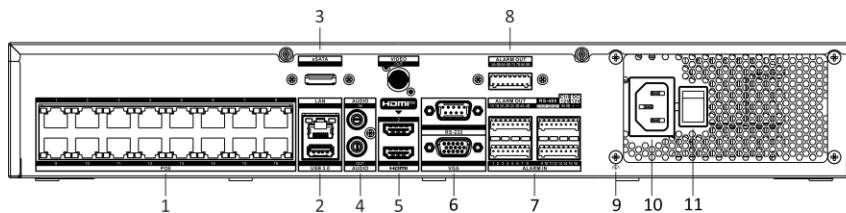

▪ Physical Interface

No.	Description	No.	Description
1	Network interfaces with POE function	7	Alarm in and out, RS-485, Ctrl 12V, and DC 12V
2	LAN and USB 3.0 interfaces	8	Alarm out
3	eSATA interface	9	GND
4	Audio in and out	10	Power supply
5	HDMI interfaces	11	Power switch
6	RS-232 and VGA interfaces		

▪ Available Model

DS-7716NXI-I4/16P/VPro(STD)
DS-7716NXI-I4/16P/VPro(NEU)
DS-7716NXI-I4/16P/VPro(废弃)

▪ Dimension