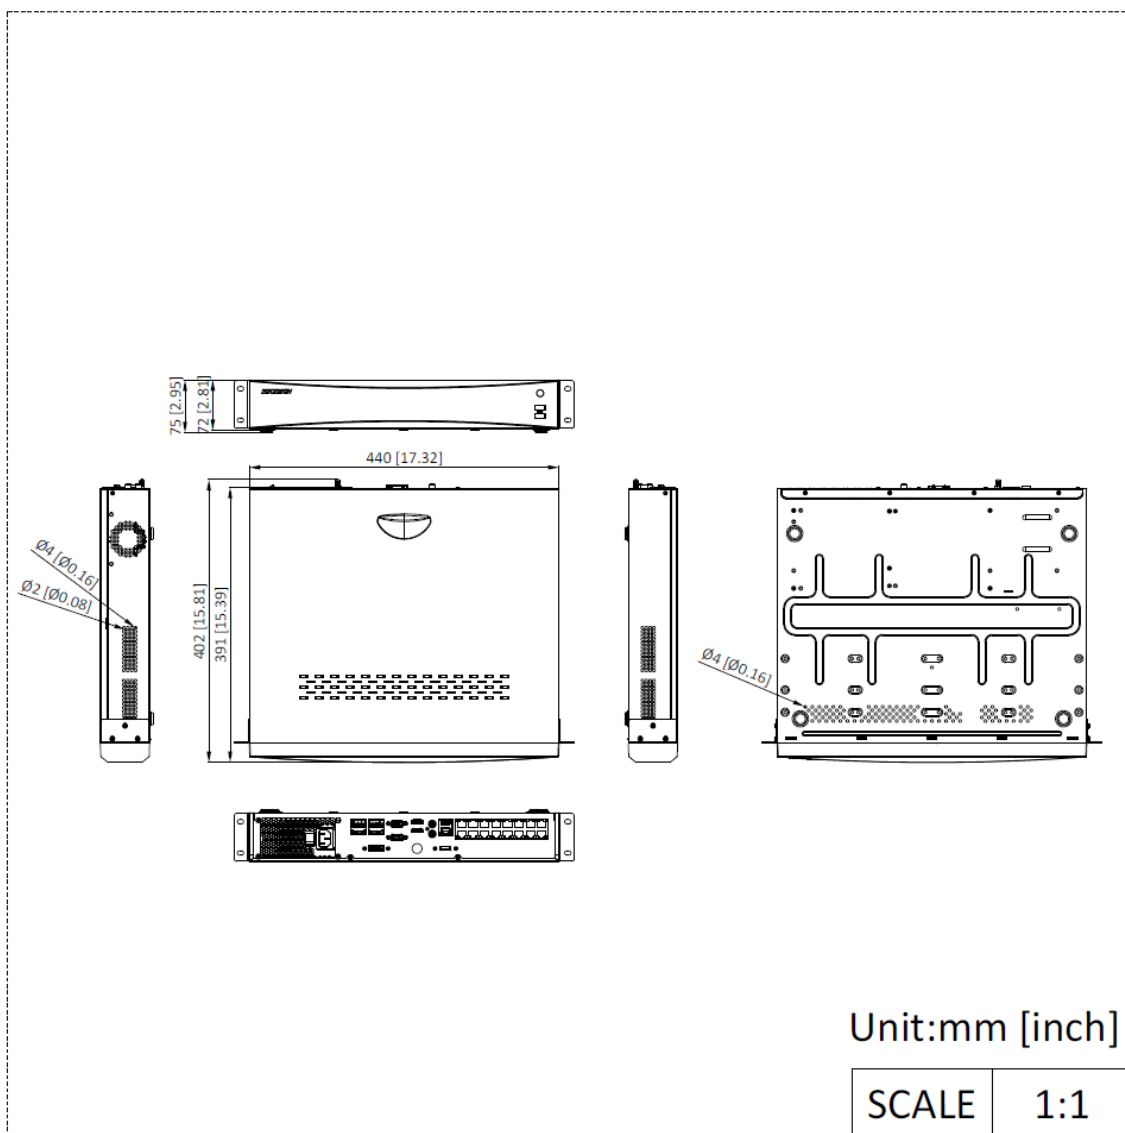

## ▪ Physical Interface

No.	Description	No.	Description
1	Network interfaces with POE function	7	Alarm in and out, RS-485, Ctrl 12V, and DC 12V
2	LAN and USB 3.0 interfaces	8	Alarm out
3	eSATA interface	9	GND
4	Audio in and out	10	Power supply
5	HDMI interfaces	11	Power switch
6	RS-232 and VGA interfaces		

## ▪ Dimension