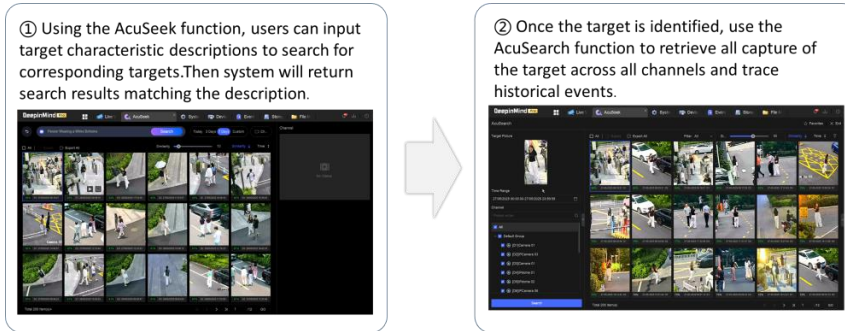

Weight	≤5 kg (without HDD, 11.02 lb.)
Certification	
Obtained Certification	CE, CB, REACH, WEEE, UKCA, RCM, IC, LOA, KC
CE	EN 55032:2015, EN 61000-3-2, EN 61000-3-3, EN 50130-4

▪ Typical Application

Typical Application