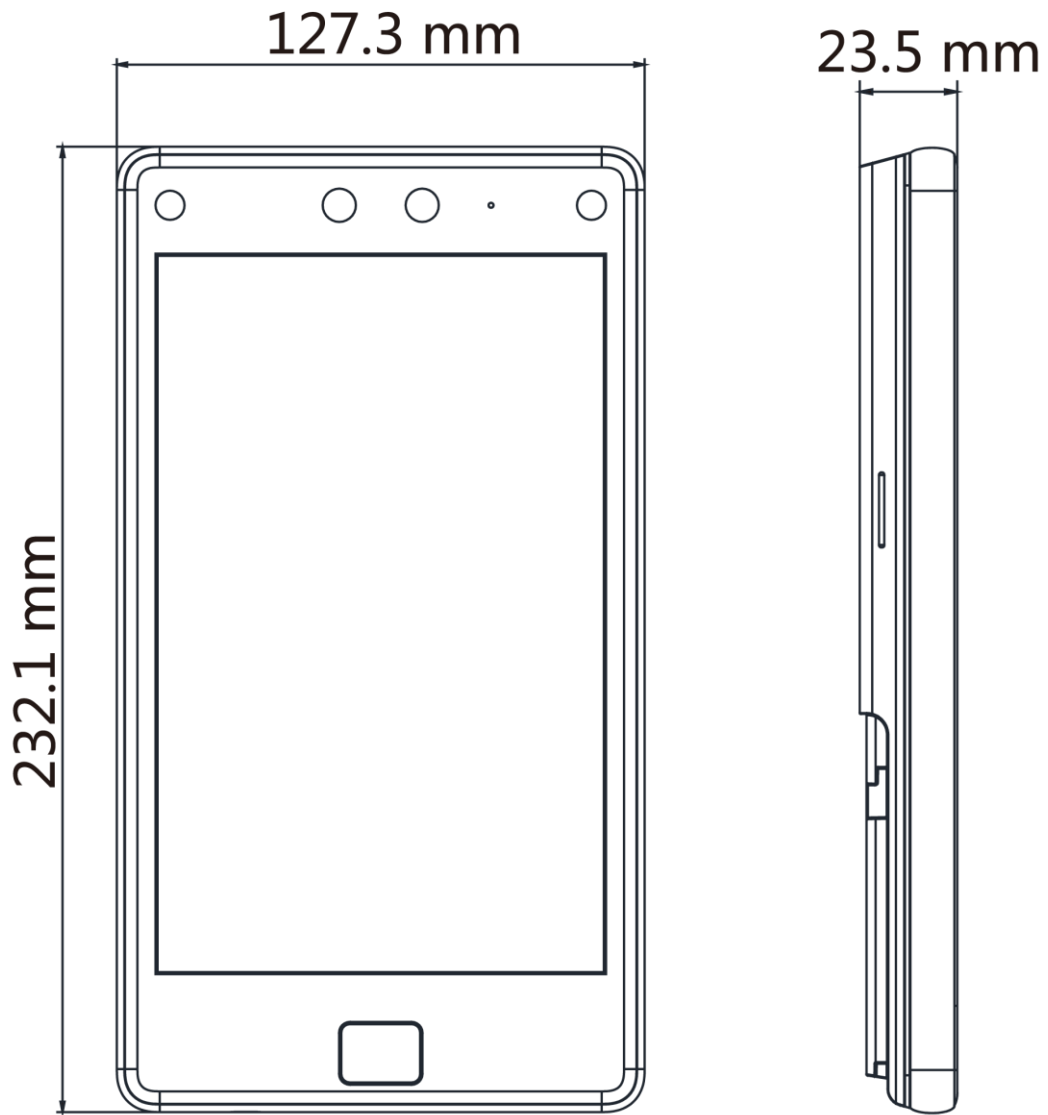

- 8-inch touch screen with bezel-less design
- Presents card on the screen to authenticate
- Face recognition distance: 0.3 m to 3 m, duration < 0.2 s/User, accuracy rate ≥ 99%
- 100,000 face capacity, 100,000 card capacity (Felica, DESfire, M1), 10,000 fingerprint capacity, and 150,000 event capacity
- Supports ISAPI, ISUP 5.0, Wiegand, RS-485, TCP/IP, Wi-Fi
- Two-way audio with indoor station and main station
- Configuration via the web client and mobile client
- Customizes attendance status name

**Biometric recognition products are not 100% applicable to anti-spoofing environments. If you require a higher security level, use multiple authentication modes.*

▪ Specification

Display	
Screen size	8 inch
Operation method	Capacitive touch screen
Type	LCD
Video	
Lens	2
Resolution	2 MP
FOV	HFOV = 88°; VFOV = 44°; DFOV = 108°
Network	
Wired network	Support
Wi-Fi	Support, 2.4 G, 802.11b/g/n
Interface	
Network interface	1 RJ-45, 10/100/1000 M self-adaptive
Lock control	1
Exit button	1
Door contact input	1
Alarm input	2
Alarm output	1
TAMPER	1
RS-485	1 RS-485 (Half duplex, HIKVISION)
Wiegand	1 Wiegand(Hik 26bit,Hik 34bit)
USB	1
Authentication	
Card type	DESfire card,Felica card
General	
Power supply	12 VDC to 24 VDC, 3 A
Working temperature	-30 °C to 60 °C (-22 °F to 140 °F)
Working humidity	0 to 90% (No condensing)
Protective level	IP65
Dimensions	127.3 mm × 232.1 mm × 23.5 mm (5.0" × 9.1" × 0.9")
Function	
Hik-Connect	Support
Language	English, Thai, Brazilian Portuguese, Russian, Spanish, Arabic, Japanese, Ukrainian, and Indonesian
QR code recognition	Support. The dimension of the recognized QR code picture should be larger than 6 cm × 6 cm.
Face anti-spoofing	Support

▪ Available Model

DS-K1T680DFW

▪ Dimension

▪ **Accessory**

▪ **Optional**

DS-KAB6-D1	DS-KAB6-ZU1	DS-KAB671-P2	DS-KAB6-W1
			

See Far, Go Further

www.hikvision.com
support@hikvision.com