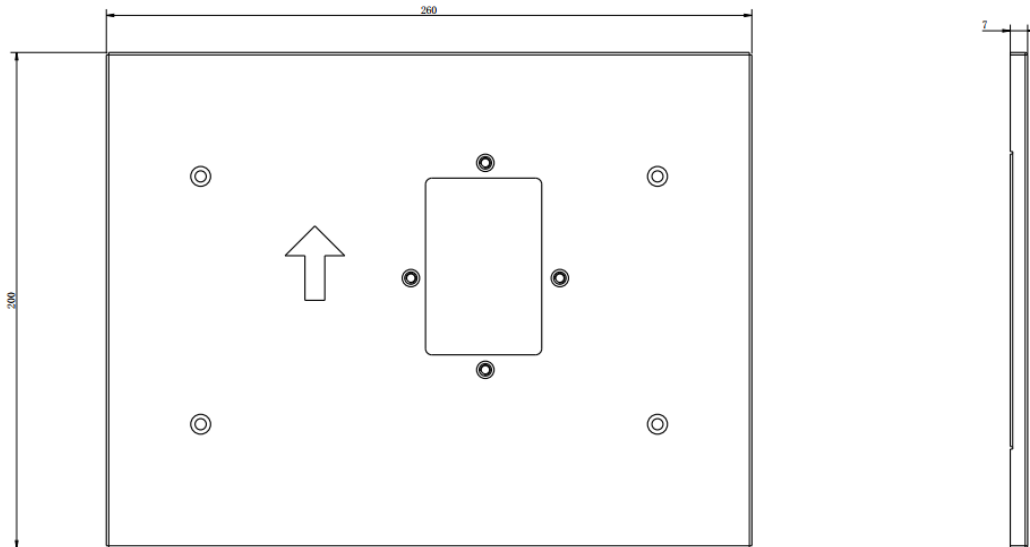

**DS-KABH7300-S/Handset
Indoor station cover bracket**

- Cover the installation marks of the old indoor station
- for 7 inch handset indoor monitor DS-KH7300EY-(W)THE2 series

▪ Specification

Protective shield

Dimension (W × H × D)	260 mm × 200 mm × 7 mm
-----------------------	------------------------

▪ Available Model

DS-KABH7300-S/Handset

▪ Dimension

See Far, Go Further

www.hikvision.com
support@hikvision.com