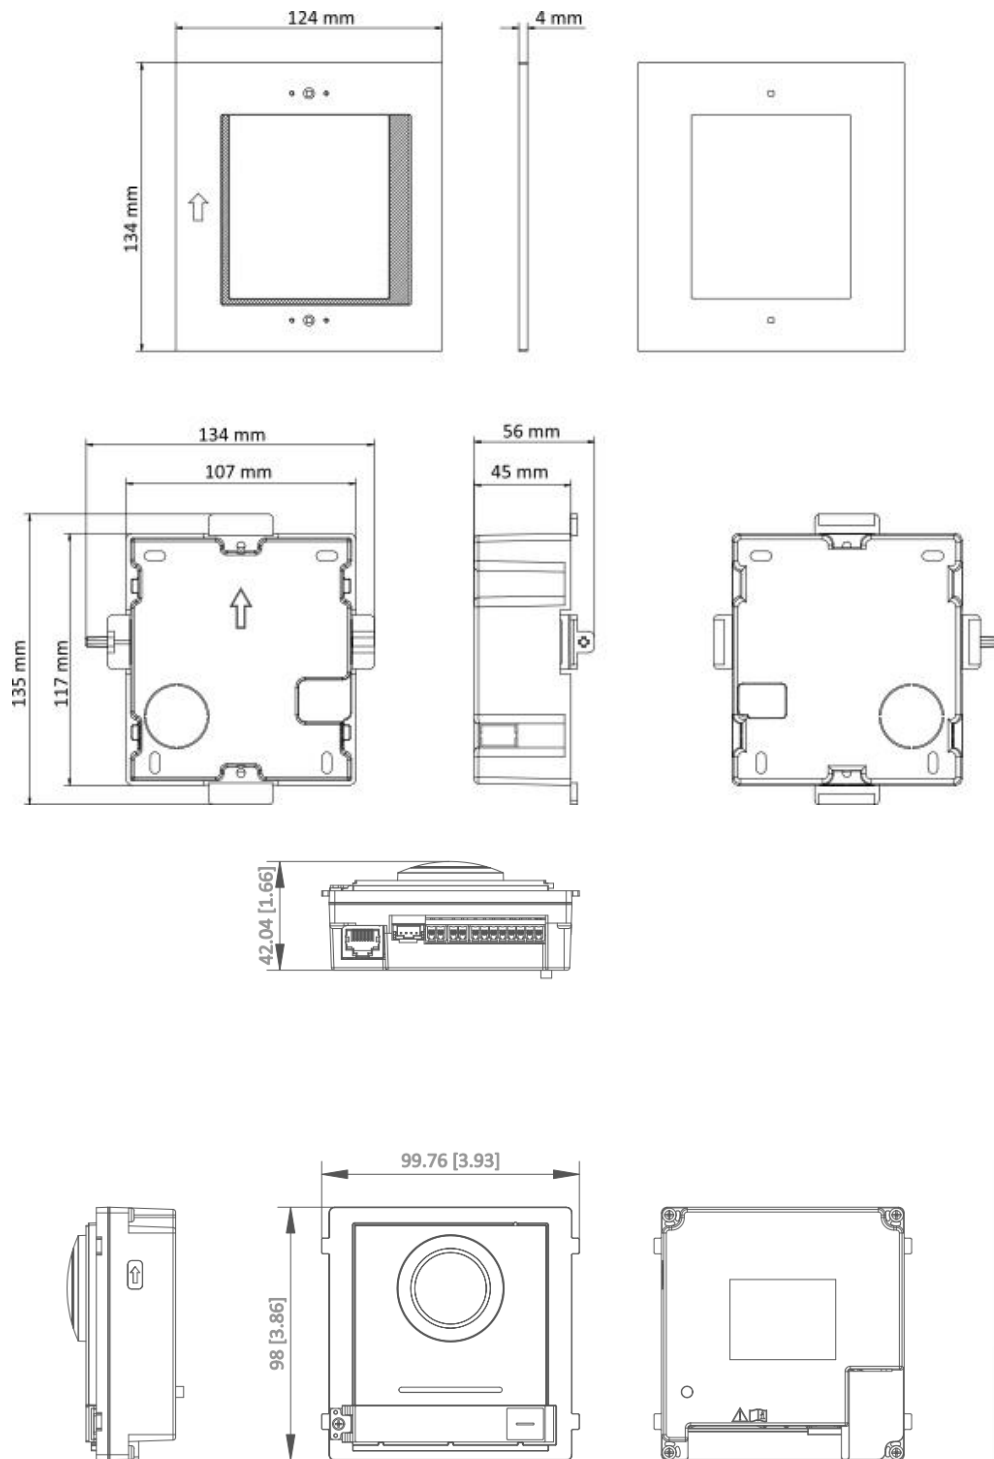

▪ Specification

System parameters	
Operation system	Linux
ROM	32 MB
RAM	256 MB
Processor	Embedded high performance processor
Display parameters	
Screen size	/
Operation method	/
Type	/
Resolution	/
Video parameters	
Lens	2 MP HD camera
Resolution	2 MP
FOV	Horizontal: 146°, Vertical: 82°
Wide dynamic range (WDR)	Support
Supplement light	Low illumination, IR supplement lights
Video compression standard	H.264; h.265; MJPEG
Audio parameters	
Audio input	1 built-in omnidirectional microphone
Audio compression standard	G.711 U、G.711 A、Opus、AAC-LD、AAC-LC、G.726、G.722.1
Audio output	1 built-in loudspeaker
Audio compression bitrate	64 Kbps
Audio quality	Noise suppression and echo cancellation
Volume adjustment	Adjustable
Capacity	
User capacity	2000
Face capacity	/
Fingerprint capacity	/
Card capacity	6000
Message capacity	/
Linked indoor station capacity	500
Sub door station capacity	16
Network parameters	
Network protocol	ipv6、onvif、TCP/IP、RTSP
Ethernet	10/100 Mbps Self-Adaptive Ethernet
Wi-Fi	/
Bluetooth	/
3G/4G	/
Device interfaces	
Alarm input	4 (2 exit buttons and 2 door contacts by default)
Network interface	1 RJ-45, 10/100 Mbps self-adaptive
TAMPER	1
Exit button	2 (2 for lock control)
RS-485	1 (1 for Hikvision's sub module communication)

▪ Available Model

DS-KD8003-IME1(B)/Flush

▪ Dimension

Unit:mm [inch]

SCALE	1:1
-------	-----

- Accessory
- Optional

DS-KD-KK	DS-KD-AL8	DS-KD-ALJ5	DS-KD-K12	DS-KD-K12/S
				
DS-KD-MFB				
				

See Far, Go Further