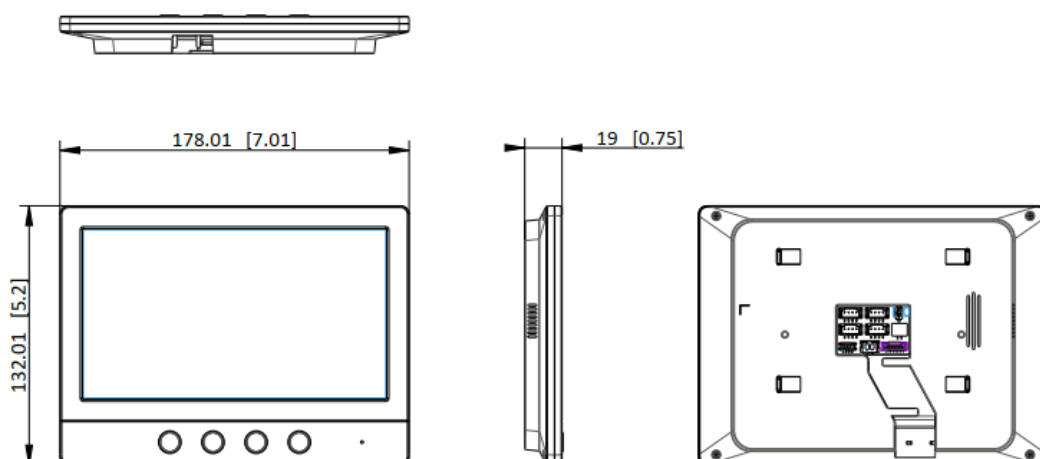

DS-KH2230T(B) 4-Wire HD Indoor Station

- 4-wire HD analog indoor station
- 7-inch TFT screen with 1280 × 720 resolution
- Physical buttons design for easier operation
- Supports three indoor stations cascading in the intercom system
- Supports remote unlocking, monitoring door station and external analog camera

▪ Specification

Display parameters	
Screen size	7-inch
Operation method	Physical button
Type	Colorful TFT
Resolution	1024 × 600
Audio parameters	
Audio input	1 built-in omnidirectional microphone
Audio output	1 built-in loudspeaker
Capacity	
Linked indoor extensions capacity	2
Linked doorphone capacity	2
Analog Camera	1
Device interfaces	
DIP switch	1 Bit
Four-Wire interface	4, 2 for indoor extentions, 2 for doorphones
Power supply input	12V DC
BNC	1
Debugging port	1
General	
Button	4
Installation	Surface mounting
Indicator	/
Protective level	/
Working temperature	-10 °C to 55 °C (14 °F to 131 °F)
Working humidity	10% to 90% (no-condensing)
Dimension (W × H × D)	178 mm × 132 mm × 19 mm (7" × 5.20" × 0.75")
Battery	/
Application environment	Indoor
Power consumption	≤ 5 W

▪ Available Model

DS-KH2230T(B)

▪ Dimension

Unit:mm [inch]

SCALE	1:1
-------	-----

See Far, Go Further

www.hikvision.com
support@hikvision.com