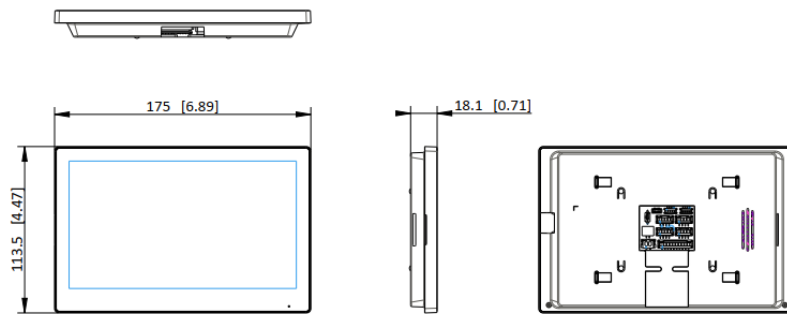

DS-KH6352-WTDE6(B)
4-Wire Hybrid HD Indoor Station

- 7-inch TFT touch screen with 1024 × 600 resolution
- Receive calls, open the door and live view remotely
- Plug & Play
- Hik-Connect mobile control

▪ Specification

System parameters	
Operation system	Embedded Linux operation system
ROM	32 MB
RAM	128 MB
Processor	Embedded high performance processor
Display parameters	
Screen size	7-inch
Operation method	Capacitive touch screen
Type	Colorful TFT
Resolution	1024 × 600
Luminance	250 cd/m ² (Typ)
Viewing Angle	Horizontal 160°, vertical 130°
Contrast	700 (Typ)
Audio parameters	
Audio input	1 built-in omnidirectional microphone
Audio compression standard	G.711U, G.711A
Audio output	1 built-in loudspeaker
Audio compression bitrate	64 Kps
Audio quality	Noise suppression and echo cancellation
Capacity	
Linked indoor extensions capacity	2
Linked doorphone capacity	2 analog doorphones
Analog Camera	1
Network parameters	
Wi-Fi	Wi-Fi 802.11 b/g/n
Device interfaces	
Alarm input	2
Network interface	/
RS-485	/
TF card	Support TF card, up to 128 G
Alarm output	/
Four-Wire interface	4
Power interface	1
Debugging port	2
Relay	/
General	
Button	0 physical button(s)
Installation	Surface mounting
Indicator	/
Weight	With package: 708g (1.56 lb), Without package: 260 g (0.5973 lb)
Working temperature	-10 °C to 50 °C (14 °F to 122 °F)
Working humidity	10% to 90% (no-condensing)
Dimension (W × H × D)	175 mm × 113.5 mm × 18.1 mm (6.89" × 4.47" × 0.71")

▪ Available Model

DS-KH6352-WTDE6(B)

▪ Dimension

Unit:mm [inch]

SCALE	1:1
-------	-----

▪ Accessory

▪ Optional

DS-KABH6350-T