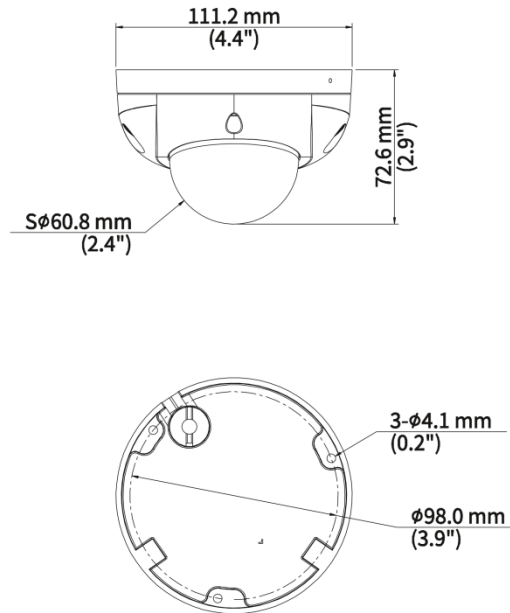

Dimensions

Accessories

TR-JB03-G-IN

Junction Box for Mini Fix-dome(Support wiring from behind)

TR-A01-IN

NPT 3/4" Waterproof Cable Gland

TR-WM03-D-IN-V2

Wall Mounting Bracket for 32 Fix-dome&Mini Fix-dome&Plastic Turret Camera

TR-UP06-C-IN-V2

Pole Mounting Bracket for Bullet Junction Box Only

TR-UM06-E-IN

Slant Mounting Bracket for Fixed Dome

TR-UC08-C-V2

Bullet&Dome Corner Mounting Bracket